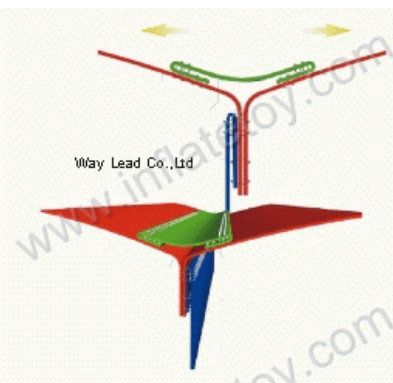

Inflatable butterfly jump house

Item: **Inflatable bouncy-06**

Size: 5.5m x 4.5meter /18.5' x 15' (feet)

Material	1000D PVC tarpauling,thickness is 0.55mm , Total weight is 220Z/m ²
Transportation	by sea, by air or express delivery
Tensile strength	Warp 2870.43N/50mm , Weft 2279.06N/50mm
Tear Strength	Warp 527N , Weft 323.8N
Applicable temperature	-30°C—70°C
Adhesion of coating Strength	Warp 115N , Weft 121.8N

Contact Email: info@inflatetoy.com

Quality control

Using double stitching with 4 lines;strengthen the weak part with 8 lines

Part of factory

Warehouse